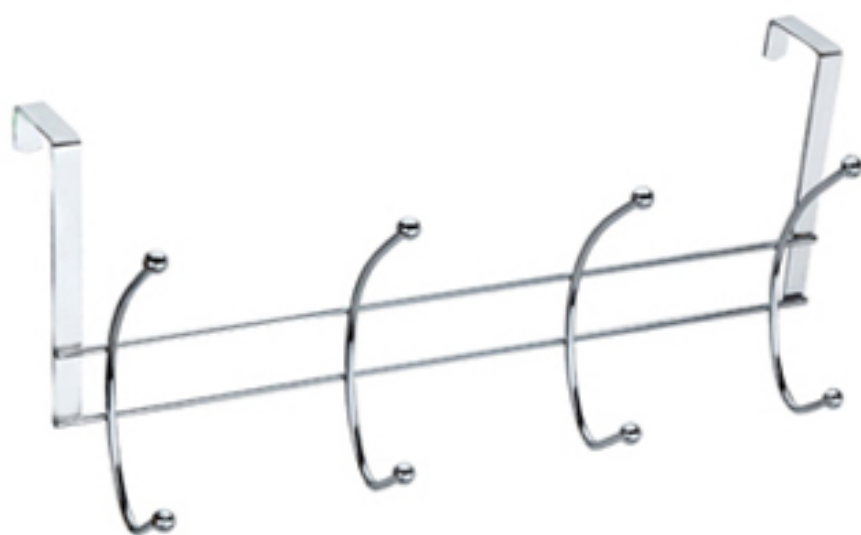

**534497** Sealife (Over the Door)

Material : Stainless Steel

Size : 35x17cm

Door Thickness : 4cm

Hooks : 5

**Finish**

Chrome Plated

**534494** (Over the Door)